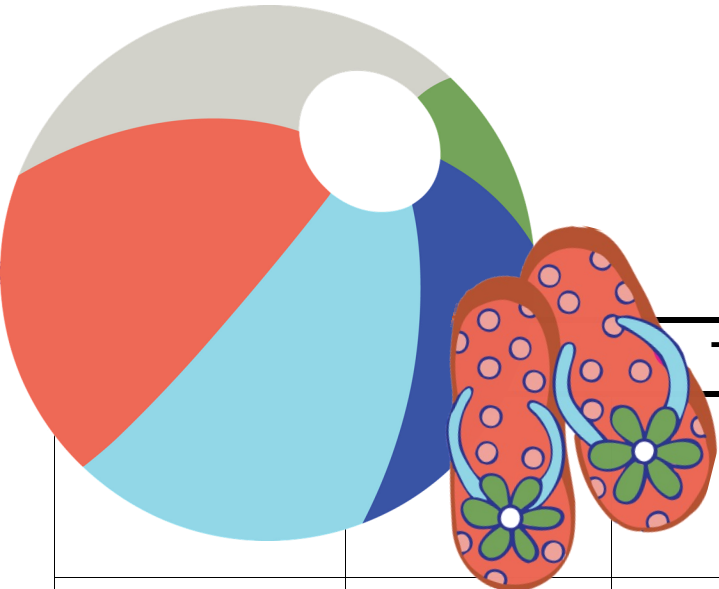

June 2024

Tue Wed Thu Fri Sat

**NO MONDAY EVENING SERVICES
DURING THE SUMMER MONTHS OF
JUNE, JULY, AUGUST**

						1
2 10:45 Worship with Communion	3	4	5	6	7	8
9 10:45 Worship	10 5:15 Bd Cong. Services Mtg	11	12 6:00 Bd Ed Mtg	13 4:15 VBS Planning Mtg	14	15
<div style="border: 1px solid blue; padding: 5px; display: inline-block;"> Camp Invention — June 10-13 — 8:00-4:00 — grades 1-6 </div>						
16 10:45 Worship with Communion	17 6:00 Bd Elders Mtg	18	19	20	21	22
23 10:45 Worship	24 7:00 Joint Boards & Church Council	25	26 6:30 Bd Trustees Mtg	27	28	29
30 10:45 Worship 12:00 Bd Finance Mtg						

**I WILL SURELY BLESS YOU
AND MAKE YOUR DESCENDANTS
AS NUMEROUS AS THE STARS IN THE SKY
AND AS THE SAND ON THE SEASHORE.
- GENESIS 22:17**